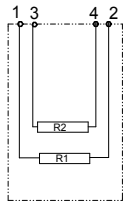

Marking:

Vitroheat 460R 30 40 2 A 001  
 400V ~  
 3000/1500W  
 xx/07

Wiring Connections

				All Dimensions in mm	 Third Angle Projection
				Scale 3:1	
				Description	
01	First Issue	03.09.06	PRW	<b>PPD 455 x 320 Rectangular Grill Heater</b>	
Revision	Change	Date	Name		

© PRW Product Design Ltd  
 Droitwich, UK  
 Not to be copied or used without permission

Drawing No.

**A4-460R-30-40-2-A-001 sheet 2**