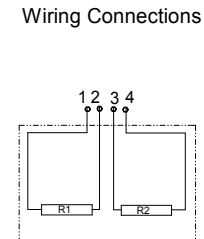

Marking:  
 PPD 455R 35 23 2 A 001  
 230V ~  
 3500/1750W  
 xx/06

				All Dimensions in mm	Third Angle Projection
				Scale 3:1	
				Description	
01	First Issue	03.09.06	PRW	<b>PPD 455 x 310 Rectangular Grill Heater</b>	
Revision	Change	Date	Name		
© PRW Product Design Ltd Droitwich, UK Not to be copied or used without permission			Drawing No.	<b>A4-455R-35-23-2-A-001, sh 2</b>	