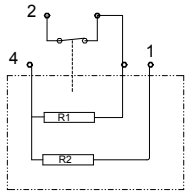

Wiring Connections

002	275R	3500	230	1750	1750		530 +/-25°C	
001	275R	4000	400	2000	2000		530 +/-25°C	
Variant	Model	W Power	V~ Supply	R1	R2	R3	Glass Temperature [T ₀] for 6mm Ceran 85753	Variations from standard

All Dimensions in mm
Scale 3:1

Description			
01	First Issue	06.09.06	PRW
Revision	Change	Date	Name

Vitroheat 275 x 275 Rectangular Heater

© PRW Product Design Ltd Droitwich, UK
Not to be copied or used without permission